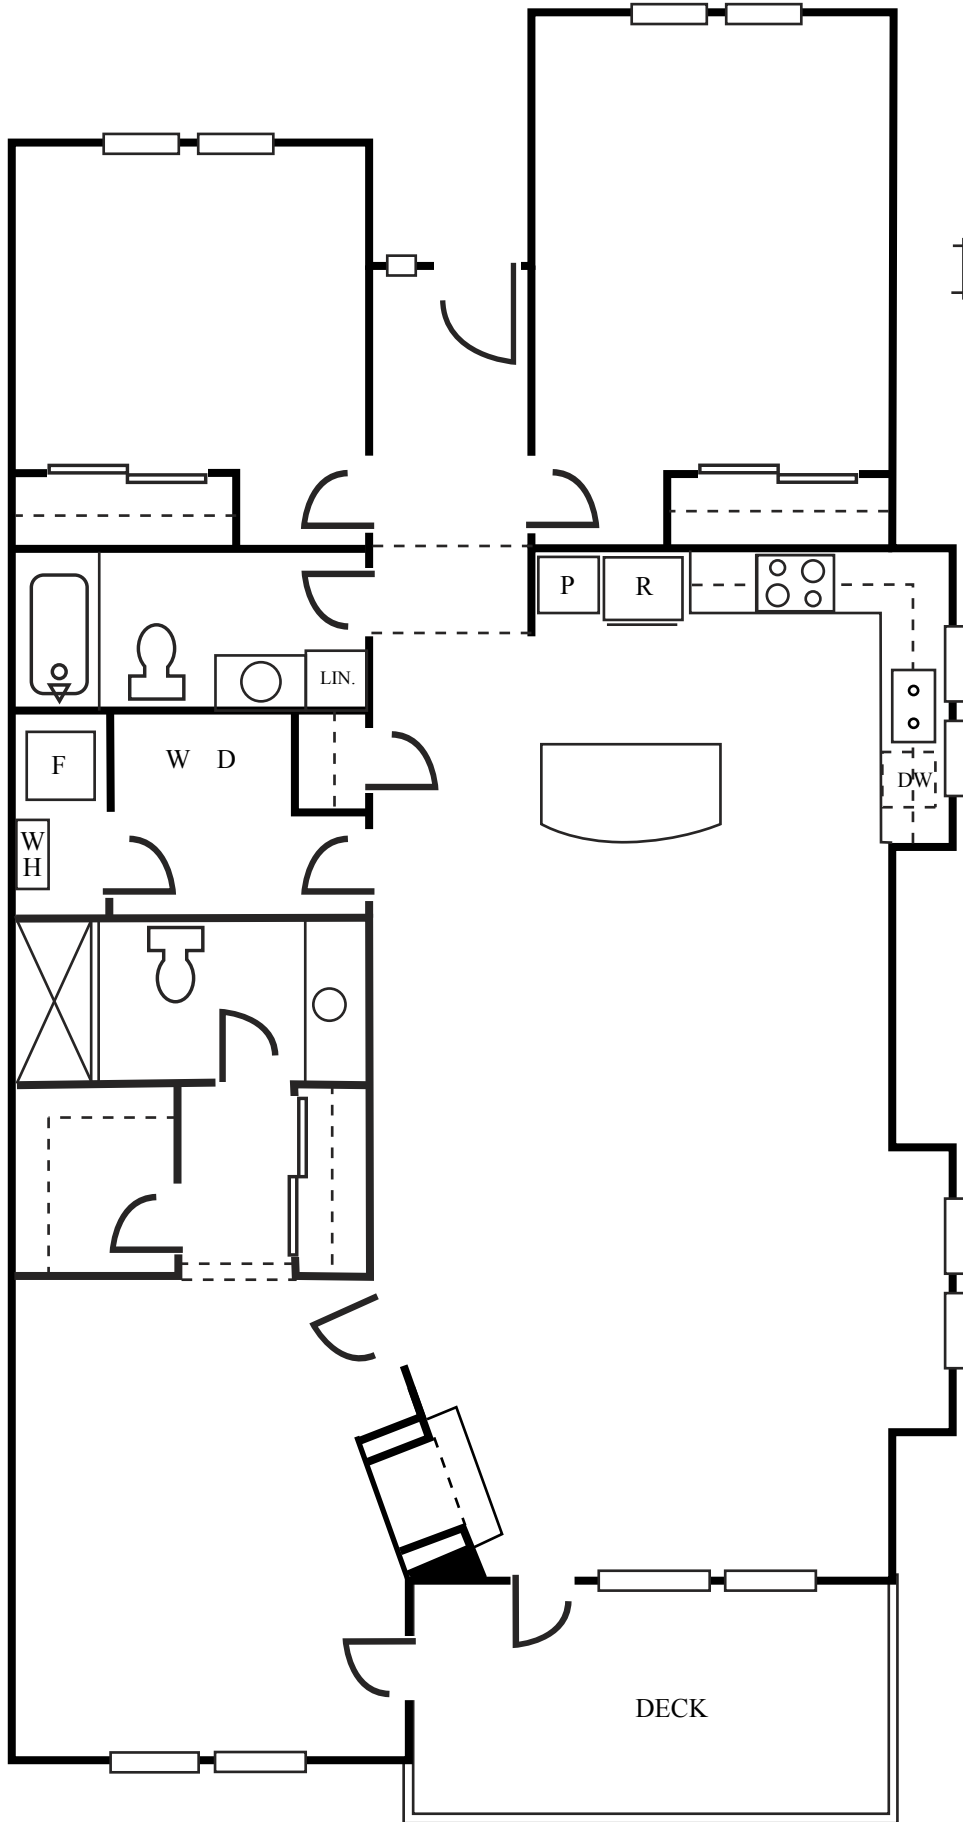

PATRICK PLAZA

**UNIT 201
UNIT 301**

1,612 S.F.

For more information call:
Marian Hart 206-909-0043

PATRICK PLAZA

UNIT 202, 302
1,582 S.F.

For more information call:
Marian Hart 206-909-0043

PATRICK PLAZA

UNIT 203 - 2nd FLOOR
1165 S.F. (2,131 S.F. Total)

PATRICK PLAZA

For more information call:
Marian Hart 206-909-0043

UNIT 203 - 3rd FLOOR
966 S.F. (2,131 S.F. Total)

PATRICK PLAZA

**UNIT 204
UNIT 304**

1,667 S.F.