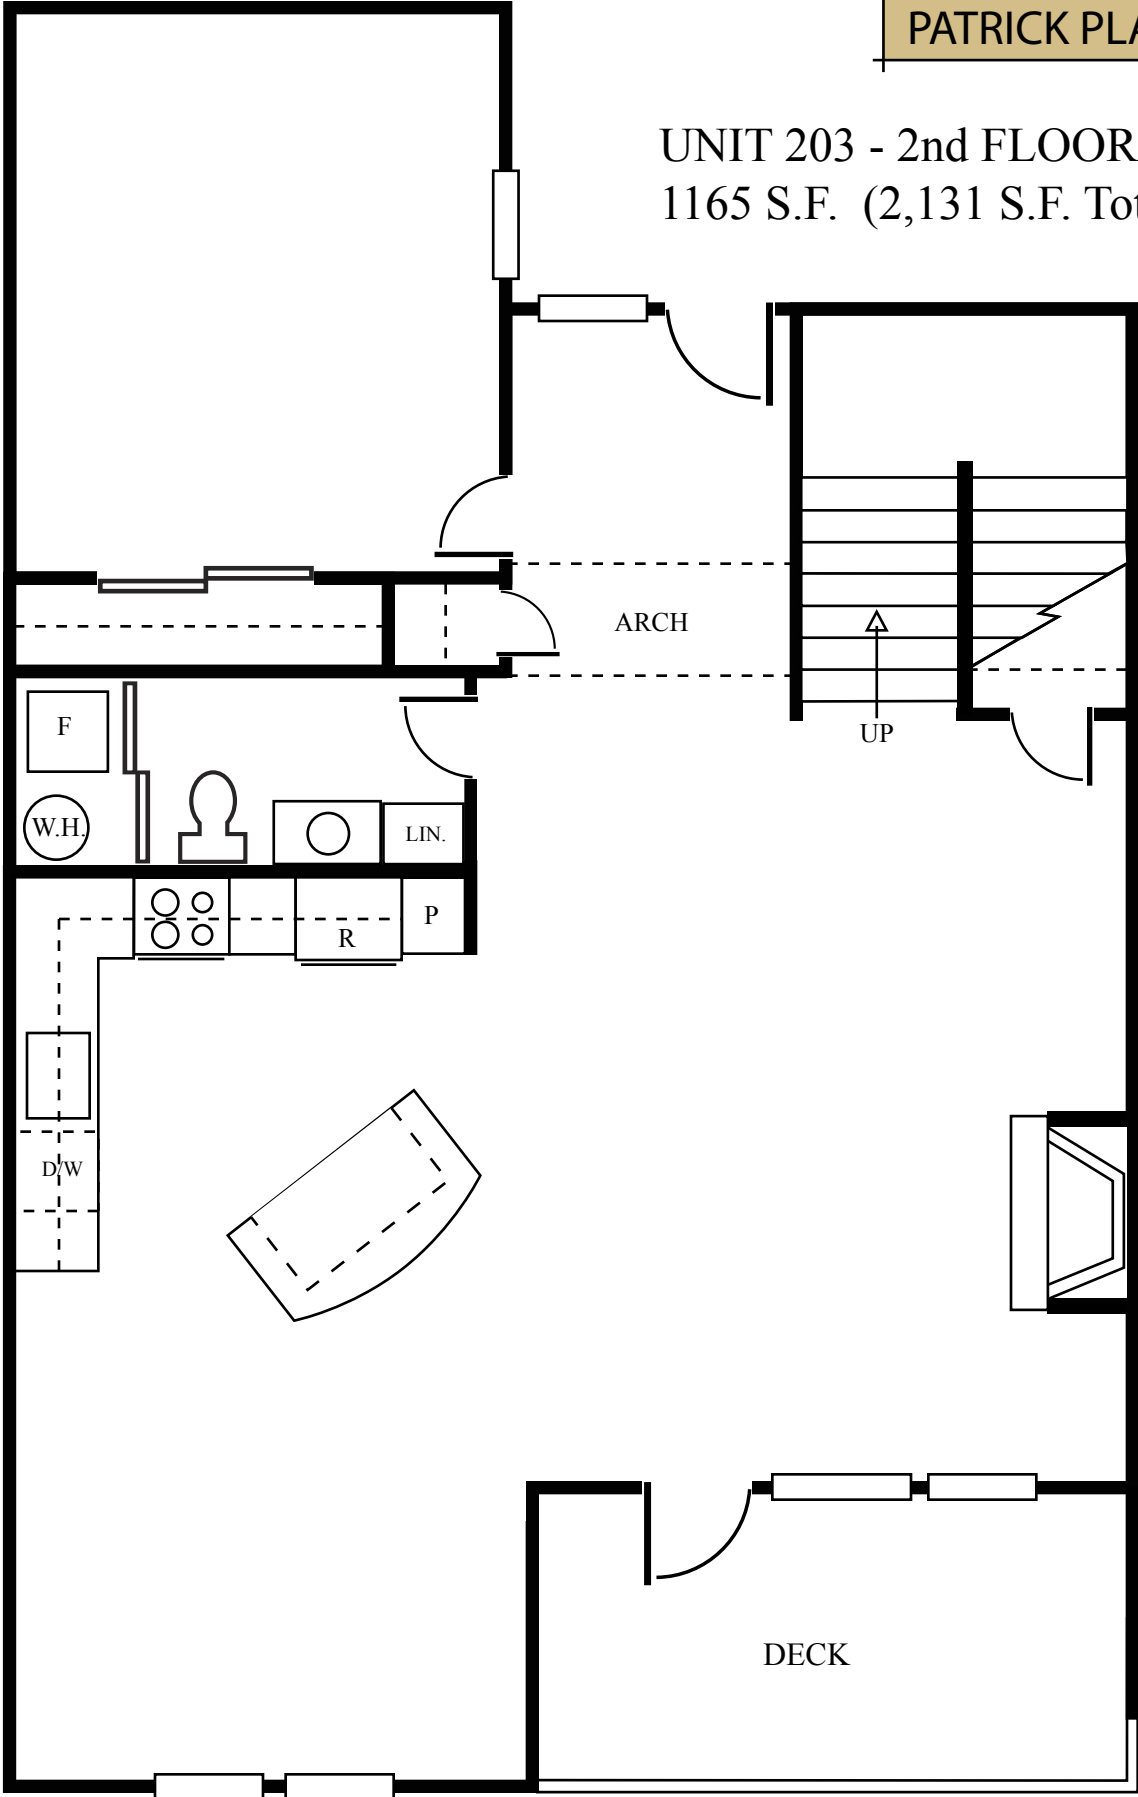

PATRICK PLAZA

**UNIT 201
UNIT 301**

1,612 S.F.

For more information call:
Marian Hart 206-909-0043

PATRICK PLAZA

UNIT 202, 302
1,582 S.F.

For more information call:
Marian Hart 206-909-0043

PATRICK PLAZA

UNIT 203 - 2nd FLOOR
1165 S.F. (2,131 S.F. Total)

PATRICK PLAZA

For more information call:
Marian Hart 206-909-0043

UNIT 203 - 3rd FLOOR
966 S.F. (2,131 S.F. Total)

PATRICK PLAZA

**UNIT 204
UNIT 304**

1,667 S.F.