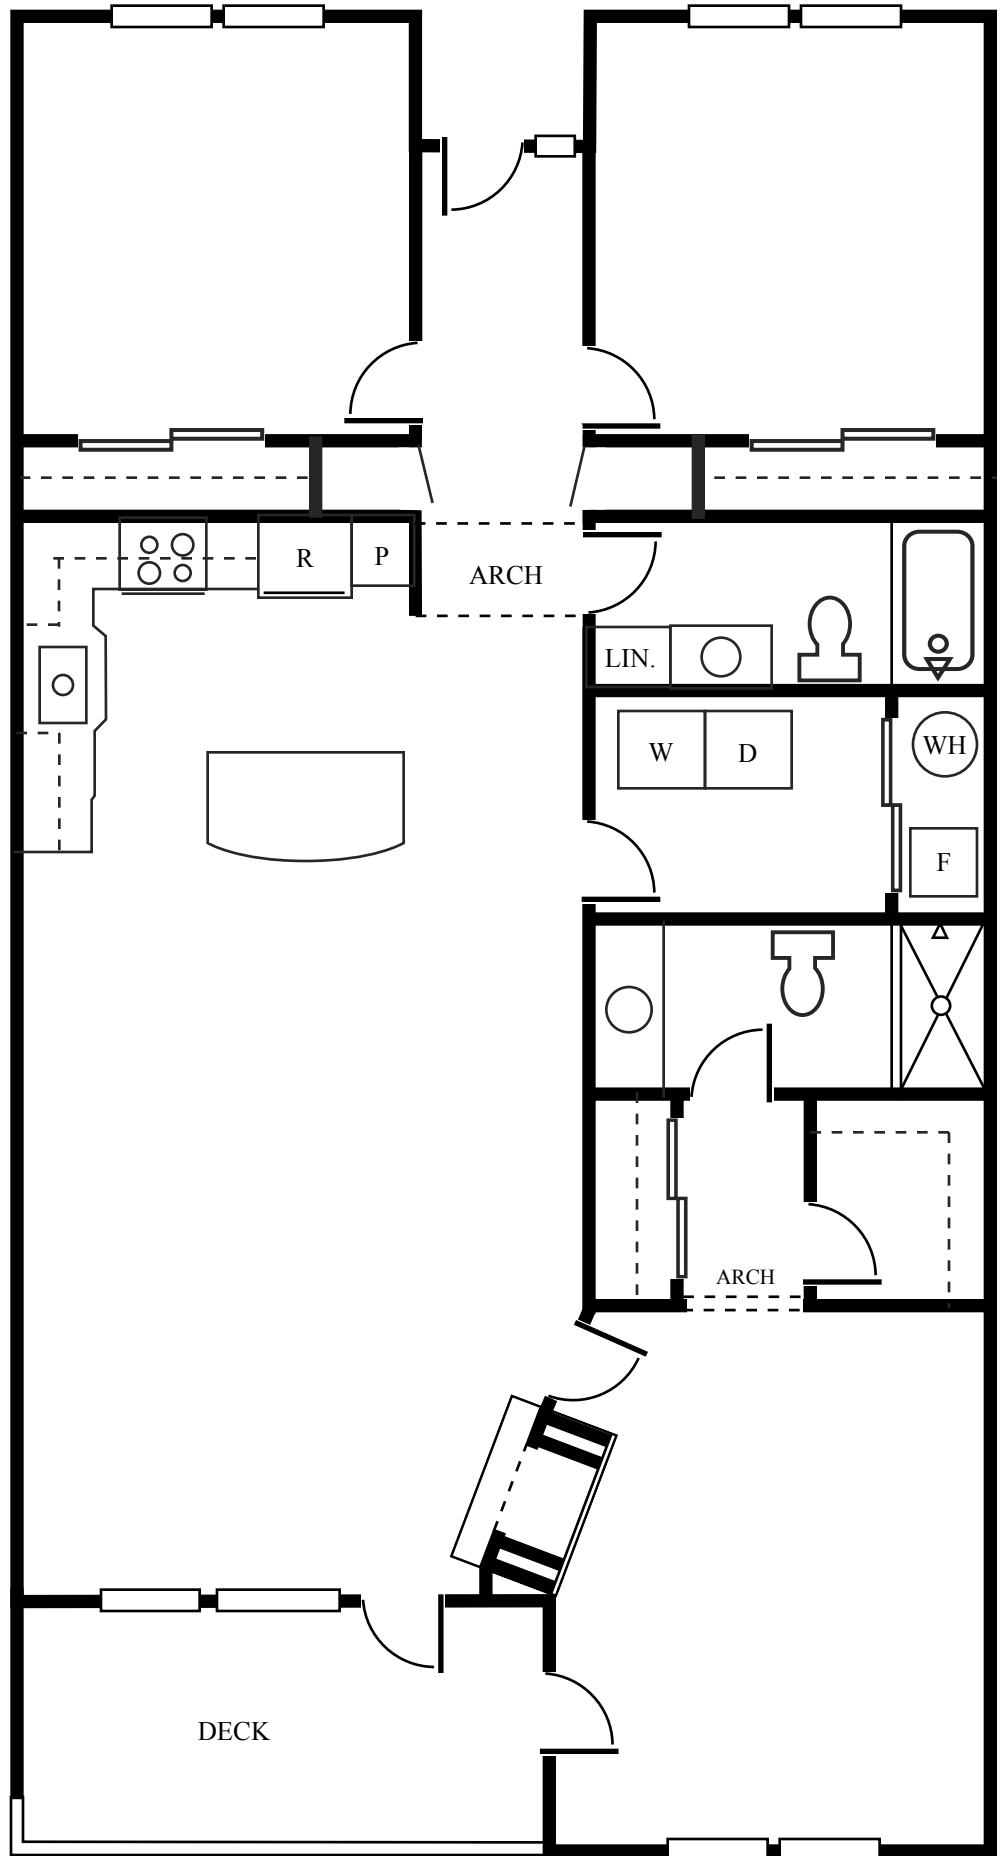

PATRICK PLAZA

**UNIT 201
UNIT 301**

1,612 S.F.

For more information call:
Marian Hart 206-909-0043

PATRICK PLAZA

UNIT 202, 302
1,582 S.F.

For more information call:
Marian Hart 206-909-0043

PATRICK PLAZA

UNIT 203 - 2nd FLOOR
1165 S.F. (2,131 S.F. Total)

PATRICK PLAZA

For more information call:
Marian Hart 206-909-0043

UNIT 203 - 3rd FLOOR
966 S.F. (2,131 S.F. Total)

PATRICK PLAZA

**UNIT 204
UNIT 304**

1,667 S.F.